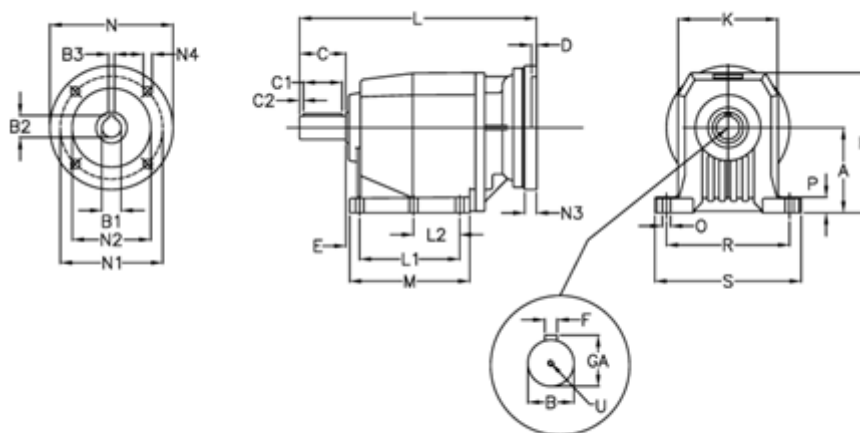

Article number: 40600841751220

Description: Helical gearbox
C804P-417,5-P63B5

Measures

A = 250	D = 4.0	L2 = 0.0	P = 35
B = 80	E = 33	M = 277.0	R = 370
B1 = 11	F = 22	N = 140	S = 440
B2 = 12.8	GA = 85.0	N1 = 115	U = M20x42
B3 = 4	H = 420	N2 = 95	
C = 140	K = 320	N3 = 0	
C1 = 110	L = 576.5	N4 = M8x19	
C2 = 15	L1 = 210.0	O = 26	